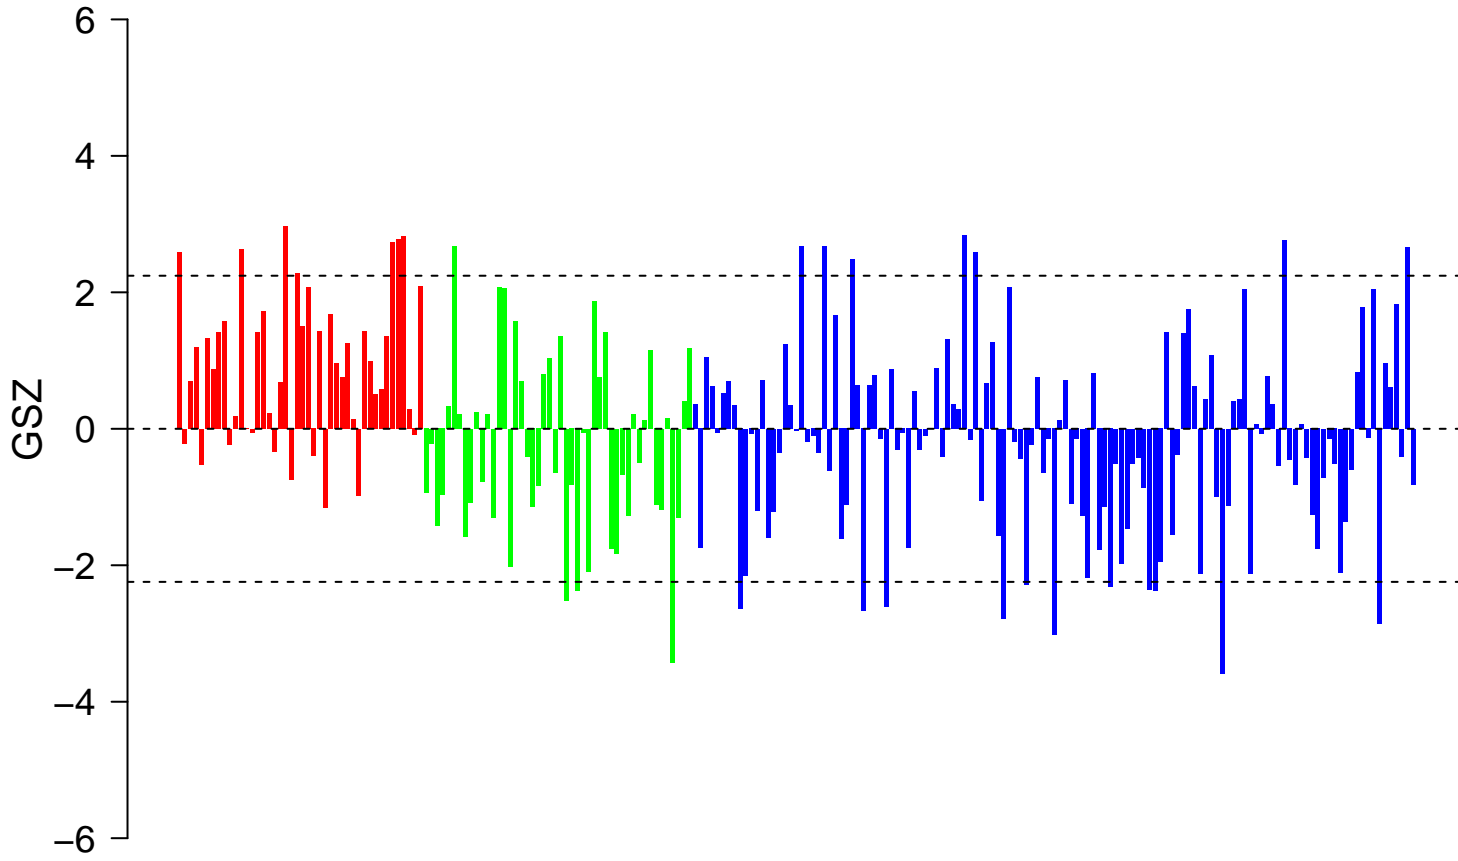

SMITH_TERT_TARGETS_UP

■ on
■ -
□ off

SMITH_TERT_TARGETS_UP